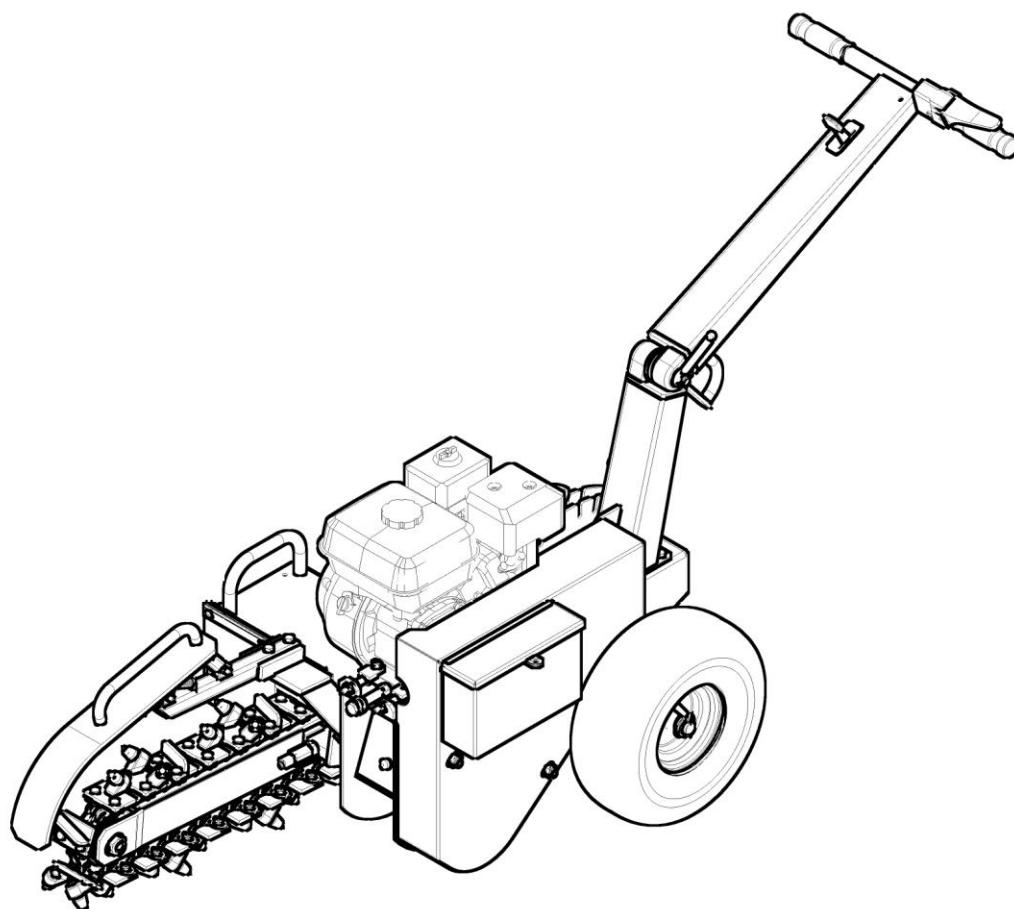

Drážkovač
Grabenfräse
Trencher

TR 50

Katalog náhradních dílů
Ersatzteilkatalog
Spare parts catalogue

05 / 2020

Instructions for ordering spare part

This catalogue contains a specification of the spare parts and their arrangement in individual assembling groups. The catalogue is arranged so that after each illustrated page follows the respective text-page. The text includes the following: